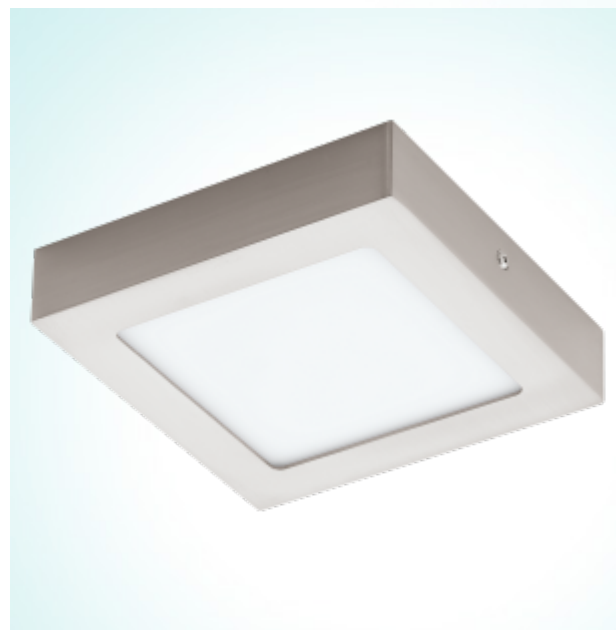

32444

FUEVA 1

General Information

Article:	32444
Lighting Type:	surface-mounted luminaire
Collection:	Style
EAN Code:	9002759324445

Dimensions

Depth:	170 mm
Width:	170 mm
Height:	40 mm
Weight:	0.52 kg

Illuminant

Socket:	LED
Illuminant:	LED
Delivery:	incl.
Wattage:	12W
Luminous Flux:	1350 lm
Luminous Colour:	4000K white
Average Lifetime:	25,000 h
Energy Efficiency:	A++ - A

Material & Colour

Enclosure Material:	cast metal
Enclosure Colour:	satin nickel
Glass / Shade Material:	plastic
Glass / Shade Colour:	white

Technical Information

Protection Rating:	IP20
Protection Class:	2
Line Voltage:	220-240V,50/60Hz
Operation Voltage:	300mA

LED

Technical changes reserved